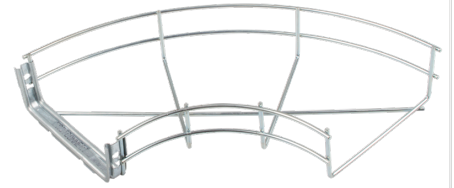

Product Code:

BT/FE150

Product Range:

Basket Support Brackets & Accessories

Issue Date:

31/3/2025

Description:

150mm FastConnect Basket Tray 90° Flat Elbow

Features:

- Provides a neat 90° Elbow Bend.
- Rounded safety edge that prevents damage to the cables and harm to the installer.
- Supplied with pre-installed FastConnect coupler as standard.

Technical:

Depth 60mm

Width 150mm

Material Pre-Galvanised Steel (Zinc Coated)

Finish Self Colour

Trunking Type Pre-Fabricated Bend

Supplied With Pre-Installed FastConnect Coupler

The approximate weights given are for pre-galvanised finish only, in kilograms (nominal) and subject to material thickness tolerance.

Dimensions: (mm)

H 60mm

W 150mm