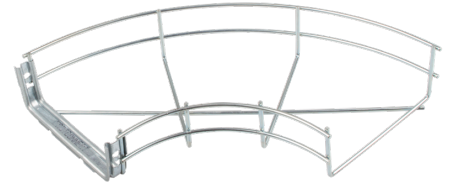

Product Code:

BT/FE150

Product Range:

Basket Support Brackets & Accessories

Issue Date:

6/4/2026

Description:

150mm FastConnect Basket Tray 90° Flat Elbow

Features:

- Provides a neat 90° Elbow Bend.
- Rounded safety edge that prevents damage to the cables and harm to the installer.
- Supplied with pre-installed FastConnect coupler as standard.

Technical:

Product Type Pre-Fabricated Bend

Width 150mm

Height 60mm

Weight 0.29 Kgs

Angle 90°

Material Pre-Galvanised Steel (Zinc Coated)

Colour/Finish Self Colour

Supplied With Pre-Installed FastConnect Coupler

The approximate weights given are for pre-galvanised finish only, in kilograms (nominal) and subject to material thickness tolerance.

**Dimensions:
(mm)**

H 60mm

W 150mm