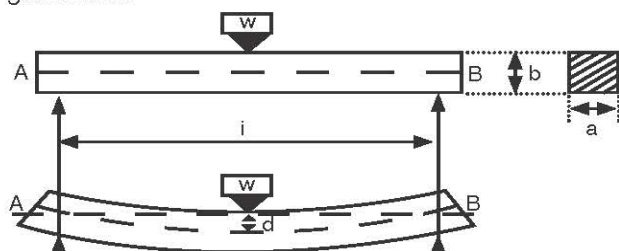

**Features:**

- Spare Galvanised Steel Trunking Lid.
- Supplied with Turnbuckle fixings.

**Technical:****Depth** 10mm**Width** 225mm**Length** 3000mm**Material** Pre-Galvanised Steel (Zinc Coated)**Finish** Self Colour**Product Type** Lid**Standard** BS EN 50085-2-1 2006; BS EN 10346**Supplied With** Turnbuckle lid fixings

### Deflection Test:

The data shown below was gathered in tests by Tamlex, and is given in good faith. It does not, however, constitute a warranty nor imply any guarantee.

Fig. 2. Deflection of a simple beam

Supports are spaced 2 metres apart measured from the centre of the supports. Trunking lids attached to the trunking using the relevant accessories.

Part Codes	Kg/m	Initial Reading (mm)	Final Reading (mm)	Deflection (mm)	Deflection (%)
TGRE22	2.50	219.5	220.5	1.0	0.050
TGRE32	3.75	222.5	222.5	0.0	0.000
TGRE33	5.63	196.5	198.0	1.5	0.075
TGRE42	5.00	220.5	222.5	2.0	0.100
TGRE43	7.50	196.5	198.0	1.5	0.075
TGRE44	10.00	172.0	172.5	0.5	0.025
TGRE62	7.50	222.5	223.5	1.0	0.050
TGRE63	11.25	197.5	198.0	0.5	0.025
TGRE64	15.00	174.5	172.5	2.0	0.100
TGRE66	22.50	172.5	171.5	0.5	0.025