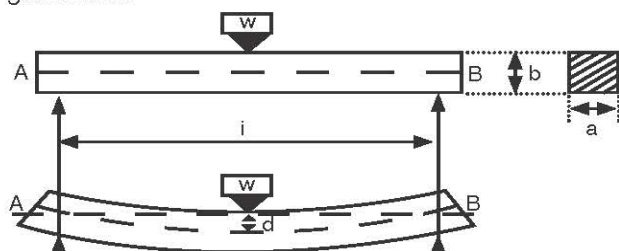

Features:

- Spare Galvanised Steel Trunking Lid.
- Supplied with Turnbuckle fixings.

**Technical:****Depth** 10mm**Width** 300mm**Length** 3000mm**Material** Pre-Galvanised Steel (Zinc Coated)**Finish** Self Colour**Product Type** Lid**Standard** BS EN 50085-2-1 2006; BS EN 10346**Supplied With** Turnbuckle lid fixings

The approximate weights given are for pre-galvanised finish only, in kilograms (nominal) and subject to material thickness tolerance.

Deflection Test:

The data shown below was gathered in tests by Tamlex, and is given in good faith. It does not, however, constitute a warranty nor imply any guarantee.

Fig. 2. Deflection of a simple beam

Supports are spaced 2 metres apart measured from the centre of the supports. Trunking lids attached to the trunking using the relevant accessories.

Part Codes	Kg/m	Initial Reading (mm)	Final Reading (mm)	Deflection (mm)	Deflection (%)
TGRE22	2.50	219.5	220.5	1.0	0.050
TGRE32	3.75	222.5	222.5	0.0	0.000
TGRE33	5.63	196.5	198.0	1.5	0.075
TGRE42	5.00	220.5	222.5	2.0	0.100
TGRE43	7.50	196.5	198.0	1.5	0.075
TGRE44	10.00	172.0	172.5	0.5	0.025
TGRE62	7.50	222.5	223.5	1.0	0.050
TGRE63	11.25	197.5	198.0	0.5	0.025
TGRE64	15.00	174.5	172.5	2.0	0.100
TGRE66	22.50	172.5	171.5	0.5	0.025