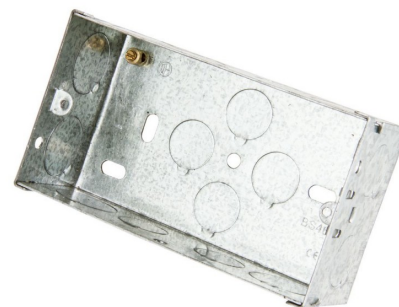

**Product Code:**

T2G47

**Product Range:**

Switch &amp; Socket Boxes

**Issue Date:**

31/3/2025

**Description:**

2 Gang 47mm Galvanised Steel Flush Back Box

**Features:**

- Galvanised steel multiple knockout boxes to BS4662.
- 10 x 20mm 6 x 25mm knockouts.
- 1 Fixed, 1 Adjustable lug.
- Brass earth terminal (upto 4mm capacity).

**Technical:****Depth** 75mm**Width** 135mm**Material** Pre-Galvanised Steel (Zinc Coated)**Finish** Self Colour**Trunking Type** Socket Box**Standard** BS 4662**Supplied With** 10 x 20mm knockouts 6 x 25mm knockouts