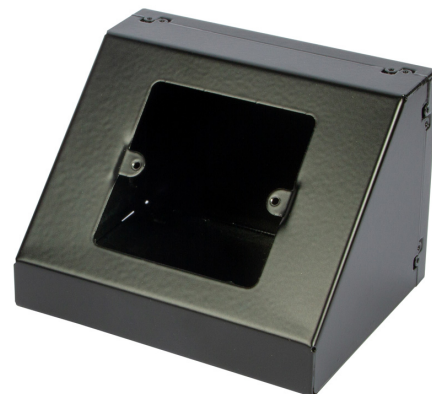

**Product Code:**

PBX1/B

**Product Range:**

1 Sided, Pedestal Boxes

**Issue Date:**

29/3/2025

**Description:**

1 Gang Pedestal Box - Black

**Features:**

- Construction is all-metal for maximum strength and durability.
- Powder coating gives an attractive finish and is highly resistant to damage. It is also low smoke zero halogen.
- Can be supplied in a galvanised finish for a more industrial look or when on-site coating is necessary.
- 20mm and 25mm knock-outs in the base.
- Base has an earth terminal.
- Accepts all standard-sized accessories.
- Various configurations available upon request

**Technical:****Depth** 90mm**Width** 130mm**Material** Pre-Galvanised Steel (Zinc Coated)**Finish** Black (RAL 9005)**Trunking Type** Pedestal Boxes**Supplied With** 1 x 20mm knockout 1 x 25mm knockout Earth terminal in base