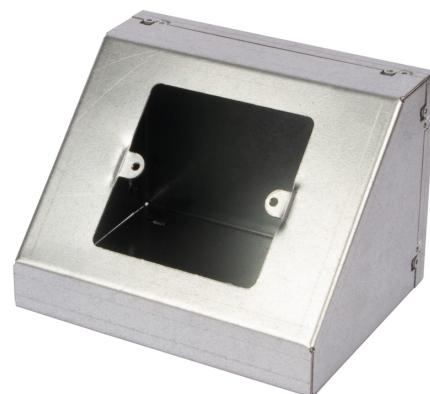

**Product Code:**

PBX1/G

Product Range:

1 Sided, Pedestal Boxes

Issue Date:

29/3/2025

Description:

1 Gang Pedestal Box - Galvanised

Features:

- Construction is all-metal for maximum strength and durability.
- Powder coating gives an attractive finish and is highly resistant to damage. It is also low smoke zero halogen.
- Can be supplied in a galvanised finish for a more industrial look or when on-site coating is necessary.
- 20mm and 25mm knock-outs in the base.
- Base has an earth terminal.
- Accepts all standard-sized accessories.
- Various configurations available upon request

**Technical:****Depth** 90mm**Width** 130mm**Material** Pre-Galvanised Steel (Zinc Coated)**Finish** Self Colour**Trunking Type** Pedestal Boxes**Supplied With** 1 x 20mm knockout 1 x 25mm knockout Earth terminal in base