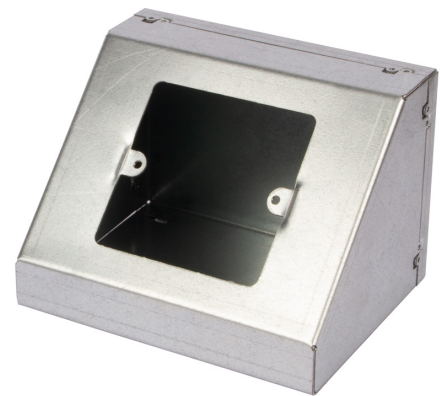

**Product Code:**

PBX1/G

**Product Range:**

Pedestal Boxes, 1 Sided

**Issue Date:**

10/6/2026

**Description:**

1 Gang Pedestal Box - Galvanised

**Features:**

- Construction is all-metal for maximum strength and durability.
- Powder coating gives an attractive finish and is highly resistant to damage. It is also low smoke zero halogen.
- Can be supplied in a galvanised finish for a more industrial look or when on-site coating is necessary.
- 20mm and 25mm knock-outs in the base.
- Base has an earth terminal.
- Accepts all standard-sized accessories.
- Various configurations available upon request

**Technical:****Product Type** Pedestal Boxes**Width** 130mm**Depth** 100mm**Height** 90mm**Weight** 0.41 Kgs**Dimensions** Overall Size: (D) 100mm x (W) 130mm X (H) 90mm**Angle** 45°**Number of Gangs** 1**Gauge** 1.0mm**Material** Pre-Galvanised Steel (Zinc Coated)**Colour/Finish** Self Colour**Supplied With** 1 x 20mm knockout 1 x 25mm knockout Earth terminal in base