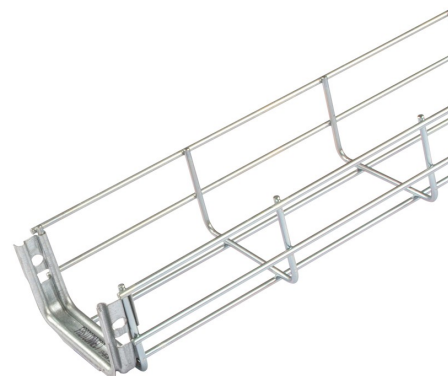

**Product Code:**

BTF100/60

Product Range:

FastConnect Basket Tray

Issue Date:

5/7/2026

Description:

100mm x 60mm FastConnect Basket Tray (3m Length)

Features:

- FastConnect Basket Tray supplied in 3m length.
- 60mm depth as standard.
- Rounded safety edge that prevents damage to the cables and harm to the installer.
- Supplied with pre-installed FastConnect coupler as standard.
- FastConnect couplers can be easily removed and repositioned if necessary.
- Can be powder coated to customer specific RAL colour.
- Sections of FastConnect Basket Tray can be joined together without tools in record time.

**Technical:****Product Type** Basket Tray**Width** 100mm**Height** 60mm**Length** 3000mm**Weight** 2.01 Kgs**Dimensions** 100 x 60mm mesh**Diameter** 3.9mm (Steel wire frame)**Outside Diameter** 3.9mm (Steel wire frame)**Material** Electro Zinc (E.Z)**Colour/Finish** Self Colour**Standards** BS EN 61537:2007**Supplied With** Pre-Installed FastConnect Coupler