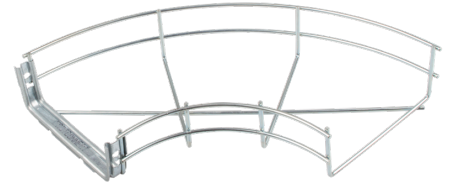

Product Code:

BT/FE150

Product Range:

Basket Support Brackets & Accessories

Issue Date:

9/4/2026

Description:

150mm FastConnect Basket Tray 90° Flat Elbow

Features:

- Provides a neat 90° Elbow Bend.
- Rounded safety edge that prevents damage to the cables and harm to the installer.
- Supplied with pre-installed FastConnect coupler as standard.

Technical:

Product Type Pre-Fabricated Bend

Width 150mm

Height 60mm

Weight 0.29 Kgs

Angle 90°

Material Pre-Galvanised Steel (Zinc Coated)

Colour/Finish Self Colour

Supplied With Pre-Installed FastConnect Coupler

The approximate weights given are for pre-galvanised finish only, in kilograms (nominal) and subject to material thickness tolerance.

**Dimensions:
(mm)**

H 60mm

W 150mm