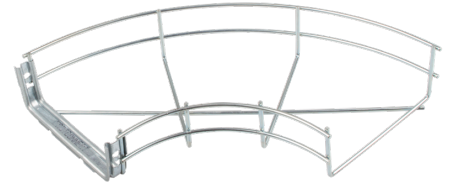

**Product Code:**

BT/FE150

**Product Range:**

Basket Support Brackets & Accessories

**Issue Date:**

15/6/2026

**Description:**

150mm FastConnect Basket Tray 90° Flat Elbow

**Features:**

- Provides a neat 90° Elbow Bend.
- Rounded safety edge that prevents damage to the cables and harm to the installer.
- Supplied with pre-installed FastConnect coupler as standard.

**Technical:**

**Product Type** Pre-Fabricated Bend

**Width** 150mm

**Height** 60mm

**Weight** 0.29 Kgs

**Angle** 90°

**Material** Pre-Galvanised Steel (Zinc Coated)

**Colour/Finish** Self Colour

**Supplied With** Pre-Installed FastConnect Coupler