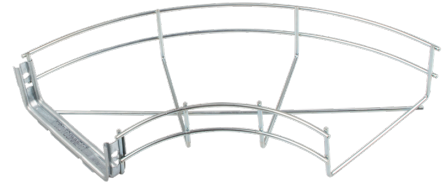

Product Code:

BT/FE150

Product Range:

Basket Support Brackets & Accessories

Issue Date:

10/6/2026

Description:

150mm FastConnect Basket Tray 90° Flat Elbow

Features:

- Provides a neat 90° Elbow Bend.
- Rounded safety edge that prevents damage to the cables and harm to the installer.
- Supplied with pre-installed FastConnect coupler as standard.

Technical:

Product Type Pre-Fabricated Bend

Width 150mm

Height 60mm

Weight 0.29 Kgs

Angle 90°

Material Pre-Galvanised Steel (Zinc Coated)

Colour/Finish Self Colour

Supplied With Pre-Installed FastConnect Coupler

The approximate weights given are for pre-galvanised finish only, in kilograms (nominal) and subject to material thickness tolerance.

**Dimensions:
(mm)**

H 60mm

W 150mm