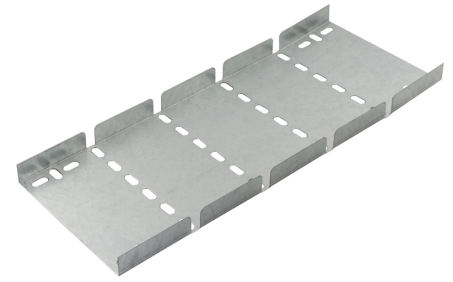

**Product Code:**

PCT150-UR

**Product Range:**

Cable Tray, Pre Galvanised, Light Duty Accessories

**Issue Date:**

15/6/2026

**Description:**

150mm Universal Riser for Light Duty Cable Tray

**Features:**

- 10mm Straight Edge.
- Light Duty cable tray accessories available up to 450mm wide.
- Cable tray available in 3 types to suit individual applications.
- Distinctive hole pattern designed to provide maximum flexibility for the installer without compromising strength.
- All light duty tray has a notched end eliminating the need for a separate coupler.
- Manufactured from zinc coated galvanised steel to BS EN 10346:2015.
- Special sizes and bespoke designs are available upon request.
- Lid for cable tray available upon request.
- Solid (plain) cable tray available upon request.
- Can be powder coated to customer specific RAL colour.

Image for illustrative purposes only

**Technical:****Product Type** Universal Riser**Width** 150mm**Height** 10mm**Gauge** Light Duty**Material** Pre-Galvanised Steel (Zinc Coated)**Colour/Finish** Self Colour**Standards** BS EN 61537:2007; BS EN 10346:2015**Pack Quantity** 1

The approximate weights given are for pre-galvanised finish only, in kilograms (nominal) and subject to material thickness tolerance.

**Dimensions: (mm)****H** 10mm**Additional Width 1** 150mm

Tamlex | Harcourt | Halesfield 15 | Telford | Shropshire | TF7 4ER