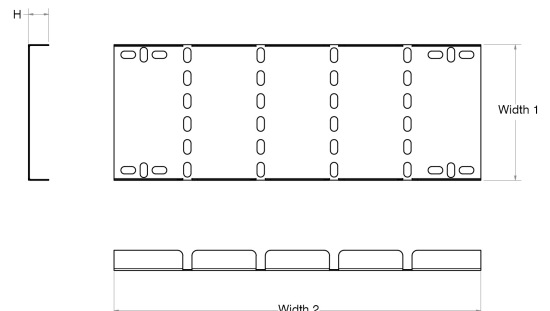

**Features:**

- 10mm Straight Edge.
- Light Duty cable tray accessories available up to 450mm wide.
- Cable tray available in 3 types to suit individual applications.
- Distinctive hole pattern designed to provide maximum flexibility for the installer without compromising strength.
- All light duty tray has a notched end eliminating the need for a separate coupler.
- Manufactured from zinc coated galvanised steel to BS EN 10346:2015.
- Special sizes and bespoke designs are available upon request.
- Lid for cable tray available upon request.
- Solid (plain) cable tray available upon request.
- Can be powder coated to customer specific RAL colour.

Image for illustrative purposes only

**Technical:****Product Type** Universal Riser**Width** 150mm**Height** 10mm**Gauge** Light Duty**Material** Pre-Galvanised Steel (Zinc Coated)**Colour/Finish** Self Colour**Standards** BS EN 61537:2007; BS EN 10346:2015**Pack Quantity** 1

The approximate weights given are for pre-galvanised finish only, in kilograms (nominal) and subject to material thickness tolerance.

**Dimensions: (mm)****H** 10mm**Additional Width 1** 150mm

Tamlex | Harcourt | Halesfield 15 | Telford | Shropshire | TF7 4ER