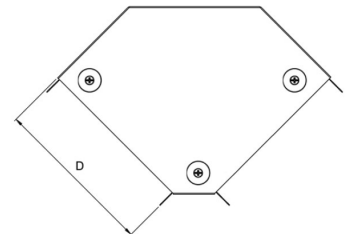

Dimensions: (mm)

H 102mm

W 281mm

P1 75mm

P2 25mm

Tamlex | Harcourt | Halesfield 15 | Telford | Shropshire | TF7 4ER

T: 01952 586689 E: sales@tamlex.co.uk W: www.tamlex.co.uk