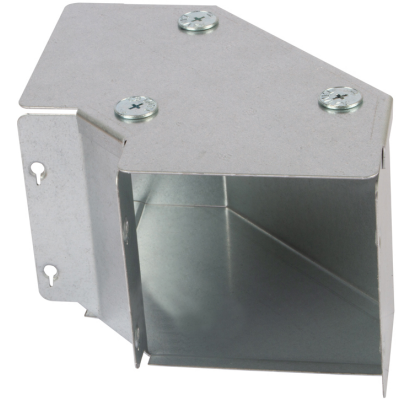

**Product Code:**

TGBT64

**Product Range:**90 Degree Gusset Bend Top Lid,  
Cable Trunking, Turnbuckle  
Accessories**Issue Date:**

5/6/2026

**Description:**

150mm x 100mm 90° IP4X Turnbuckle Gusset Bend Top Lid

**Features:**

- Tamlex offers a comprehensive range of gusset bends and tees which allow a greater bend radius for cables.
- Integrated IP4X compliance as standard - no need to order additional components.
- All lids are supplied with built-in threaded couplers to allow them to be fitted directly to the trunking using an M6 screw.
- All lids are secured using a turnbuckle fixing.
- Multi Compartment trunking and accessories available.
- Special sizes and bespoke designs are available upon request.
- Tamperproof lid fixing option available on request.
- Can be powder coated to customer specific RAL colour.

IMAGE FOR ILLUSTRATIVE PURPOSES ONLY

**Technical:****Product Type** Gusset Bend**Width** 150mm**Height** 100mm**Weight** 1.24 Kgs**Angle** 90°**Number of Compartments****Material** Pre-Galvanised Steel (Zinc Coated)**Colour/Finish** Self Colour**Standards** BS EN 50085-2-1 2006; BS EN 10346:2015**Important:**

Tamlex cable trunking is designed with strength and durability in mind, trunking must be installed so that the lid does not bear any cable weight. Incorrect installation may affect the integrity of the system and is not recommended., with the main body engineered to support the weight of installed cables. To ensure optimal performance and safety