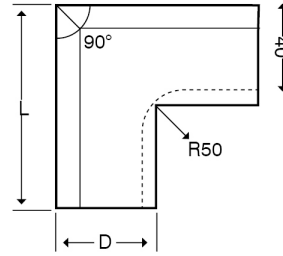

Tamlex Data Sheet

Tamlex | Harcourt | Halesfield 15 | Telford | Shropshire | TF7 4ER

T: 01952 586689 **E:** sales@tamlex.co.uk **W:** www.tamlex.co.uk