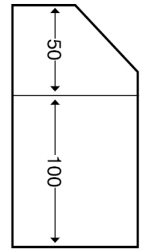

Tamlex | Harcourt | Halesfield 15 | Telford | Shropshire | TF7 4ER

T: 01952 586689 **E:** sales@tamlex.co.uk **W:** www.tamlex.co.uk