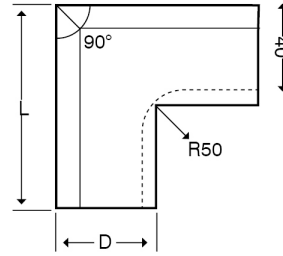

**Technical:****Product Type** External Bend**Depth** 60mm**Height** 150mm**Weight** 1.52 Kgs**Angle** 90°**Number of Compartments****Gauge** 1.0mm**Material** Pre-Galvanised Steel (Zinc Coated)**Colour/Finish** White (RAL 9016)**Standards** BS EN 10346:2015**Compliance** Category 6a**Supplied With** Bridge and Fixing Screws**Pack Quantity** Each**Extra Information**

The orientation of the trunking is determined by the top compartment.

The approximate weights given are for pre-galvanised finish only, in kilograms (nominal) and subject to material thickness tolerance.