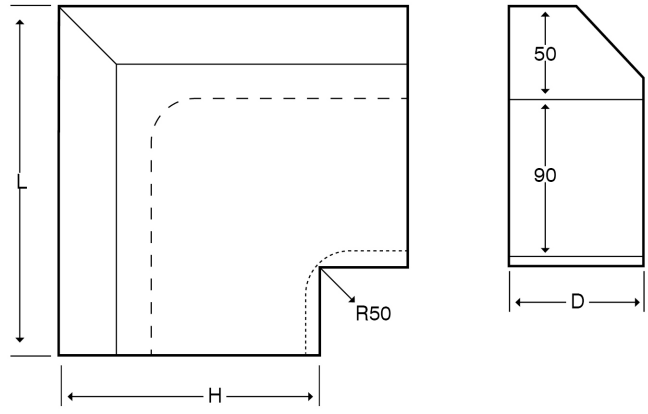

Tamlex Data Sheet

Tamlex | Harcourt | Halesfield 15 | Telford | Shropshire | TF7 4ER

T: 01952 586689 **E:** sales@tamlex.co.uk **W:** www.tamlex.co.uk