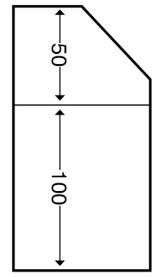

Tamlex | Harcourt | Halesfield 15 | Telford | Shropshire | TF7 4ER

T: 01952 586689 **E:** sales@tamlex.co.uk **W:** www.tamlex.co.uk