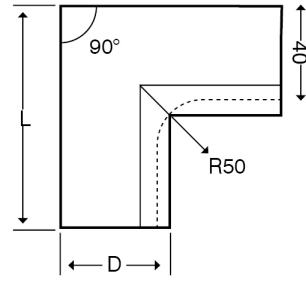

Tamlex Data Sheet

Tamlex | Harcourt | Halesfield 15 | Telford | Shropshire | TF7 4ER

T: 01952 586689 **E:** sales@tamlex.co.uk **W:** www.tamlex.co.uk