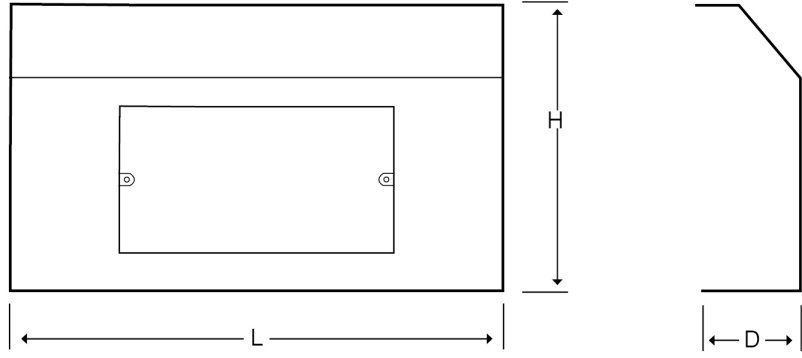

Tamlex Data Sheet

Tamlex | Harcourt | Halesfield 15 | Telford | Shropshire | TF7 4ER

T: 01952 586689 **E:** sales@tamlex.co.uk **W:** www.tamlex.co.uk