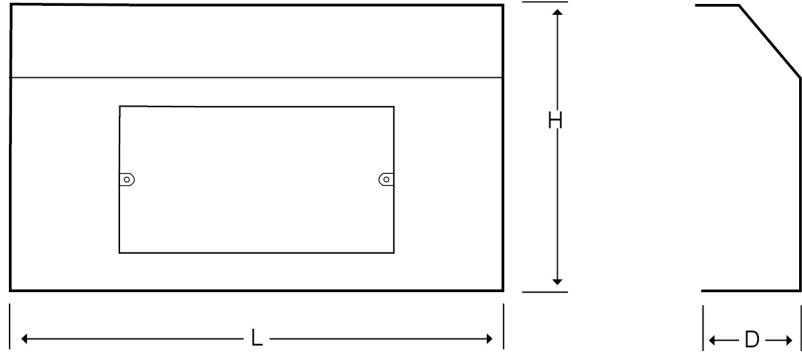

Tamlex Data Sheet

Tamlex | Harcourt | Halesfield 15 | Telford | Shropshire | TF7 4ER

T: 01952 586689 **E:** sales@tamlex.co.uk **W:** www.tamlex.co.uk