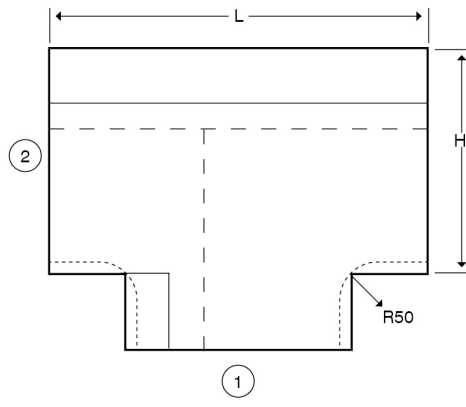

Tamlex Data Sheet

Tamlex | Harcourt | Halesfield 15 | Telford | Shropshire | TF7 4ER

T: 01952 586689 E: sales@tamlex.co.uk W: www.tamlex.co.uk