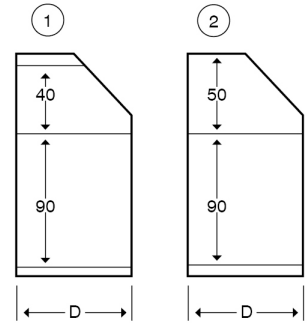

Tamlex Data Sheet

Tamlex | Harcourt | Halesfield 15 | Telford | Shropshire | TF7 4ER

T: 01952 586689 E: sales@tamlex.co.uk W: www.tamlex.co.uk