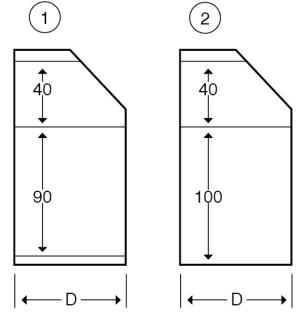

Tamlex Data Sheet

Tamlex | Harcourt | Halesfield 15 | Telford | Shropshire | TF7 4ER

T: 01952 586689 **E:** sales@tamlex.co.uk **W:** www.tamlex.co.uk