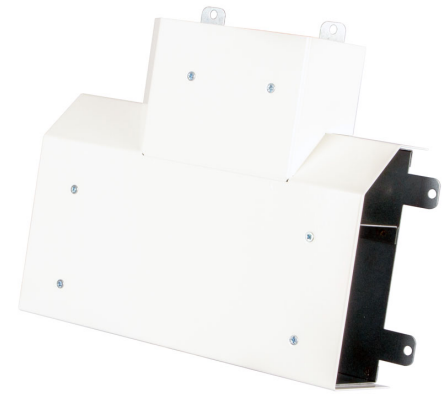

**Product Code:**

TSK62TUL/W

Product Range:Perimeter Trunking, Skirting
Trunking**Issue Date:**

1/5/2026

Description:150mm x 60mm Chamfered Skirting Flat Tee (Left Upwards) -
2 Compartment**Features:**

- An extensive range of multi compartment steel perimeter trunking available in both square dado and chamfered skirting profiles available in 2 and 3 compartment which offers the end user a quick and easy to fit system
- Our system has been specifically designed for durability and the ease of installation
- This range combines excellent screening capability and clean design with superior mechanical strength, making it the ideal solution for high traffic environments such as hospitals, laboratories and universities
- The dividers are provided with 20mm knock-outs every 100mm for easy access between partitions
- All surface lid are supplied powder coated white to RAL 9016 but a wide variety of colours are available for that high quality finish.
- The powder coating not only offers an attractive finish but is also highly resilient to damage during use and installation.
- The lid is also available in a self-colour galvanised finish for that more industrial look if required or where on-site coating is required
- Powder coating is low smoke zero halogen
- All Dado and Skirting trunking lengths are supplied complete with lid, joint covers and fixing screws
- Earth links are not included and should be ordered separately
- Compliance: Cat6a

**Technical:****Product Type** Flat Tee**Depth** 60mm**Height** 150mm**Weight** 1.78 Kgs**Number of Compartments****Gauge** 1.0mm**Material** Pre-Galvanised Steel (Zinc Coated)**Colour/Finish** White (RAL 9016)**Standards** BS EN 10346:2015**Compliance** Category 6a**Supplied With** Bridge and Fixing Screws**Pack Quantity** Each**Extra Information**