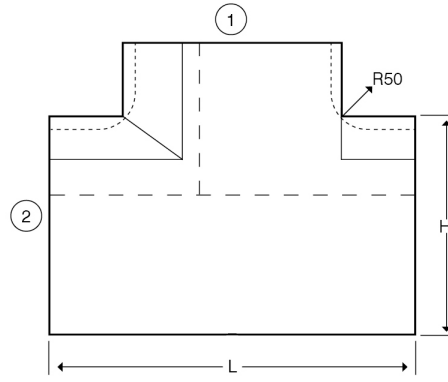

Tamlex Data Sheet

Tamlex | Harcourt | Halesfield 15 | Telford | Shropshire | TF7 4ER

T: 01952 586689 **E:** sales@tamlex.co.uk **W:** www.tamlex.co.uk