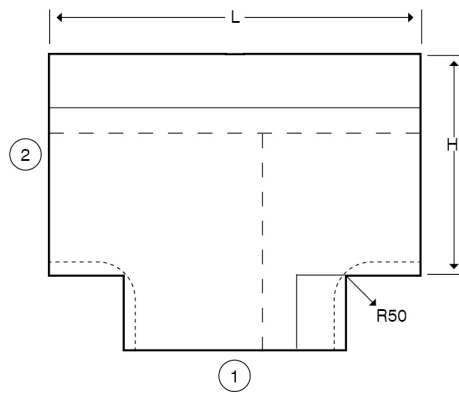

Tamlex Data Sheet

Tamlex | Harcourt | Halesfield 15 | Telford | Shropshire | TF7 4ER

T: 01952 586689 **E:** sales@tamlex.co.uk **W:** www.tamlex.co.uk