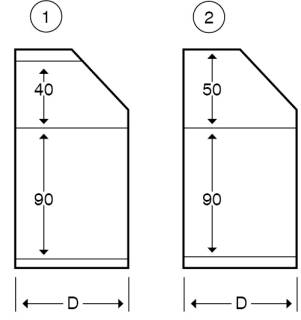

Tamlex Data Sheet

Tamlex | Harcourt | Halesfield 15 | Telford | Shropshire | TF7 4ER

T: 01952 586689 **E:** sales@tamlex.co.uk **W:** www.tamlex.co.uk