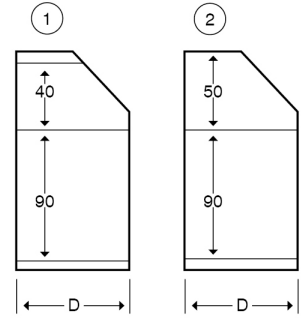

Tamlex Data Sheet

Tamlex | Harcourt | Halesfield 15 | Telford | Shropshire | TF7 4ER

T: 01952 586689 E: sales@tamlex.co.uk W: www.tamlex.co.uk