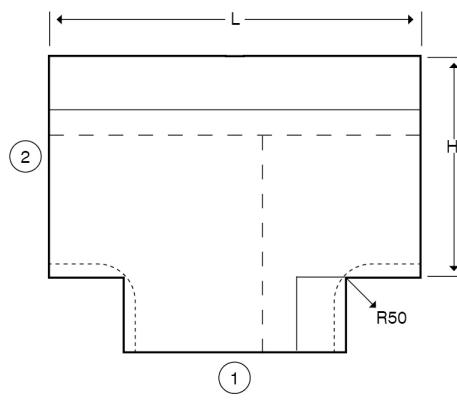

Tamlex Data Sheet

Tamlex | Harcourt | Halesfield 15 | Telford | Shropshire | TF7 4ER

T: 01952 586689 E: sales@tamlex.co.uk W: www.tamlex.co.uk