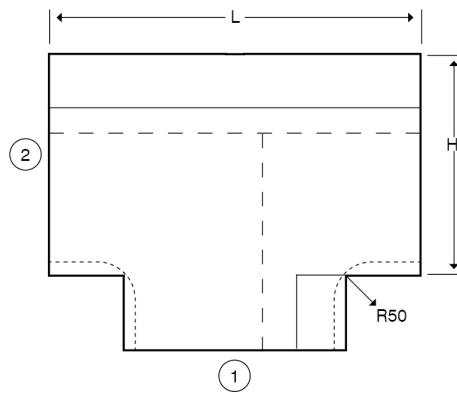

Tamlex Data Sheet

Tamlex | Harcourt | Halesfield 15 | Telford | Shropshire | TF7 4ER

T: 01952 586689 **E:** sales@tamlex.co.uk **W:** www.tamlex.co.uk