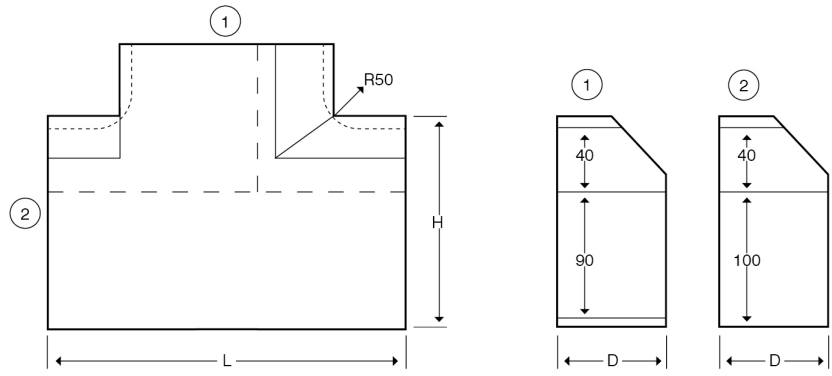

Tamlex Data Sheet

Tamlex | Harcourt | Halesfield 15 | Telford | Shropshire | TF7 4ER

T: 01952 586689 **E:** sales@tamlex.co.uk **W:** www.tamlex.co.uk