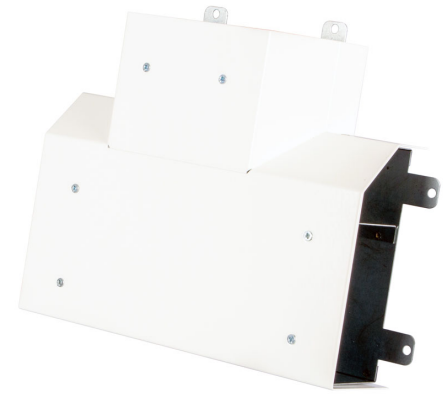

**Product Code:**

TSK62TUR/W

**Product Range:**Perimeter Trunking, Skirting  
Trunking**Issue Date:**

1/5/2026

**Description:**150mm x 60mm Chamfered Skirting Flat Tee (Right Upwards)  
- 2 Compartment**Features:**

- An extensive range of multi compartment steel perimeter trunking available in both square dado and chamfered skirting profiles available in 2 and 3 compartment which offers the end user a quick and easy to fit system
- Our system has been specifically designed for durability and the ease of installation
- This range combines excellent screening capability and clean design with superior mechanical strength, making it the ideal solution for high traffic environments such as hospitals, laboratories and universities
- The dividers are provided with 20mm knock-outs every 100mm for easy access between partitions
- All surface lid are supplied powder coated white to RAL 9016 but a wide variety of colours are available for that high quality finish.
- The powder coating not only offers an attractive finish but is also highly resilient to damage during use and installation.
- The lid is also available in a self-colour galvanised finish for that more industrial look if required or where on-site coating is required
- Powder coating is low smoke zero halogen
- All Dado and Skirting trunking lengths are supplied complete with lid, joint covers and fixing screws
- Earth links are not included and should be ordered separately
- Compliance: Cat6a

**Technical:****Product Type** Flat Tee**Depth** 60mm**Height** 150mm**Weight** 1.78 Kgs**Number of Compartments****Gauge** 1.0mm**Material** Pre-Galvanised Steel (Zinc Coated)**Colour/Finish** White (RAL 9016)**Standards** BS EN 10346:2015**Compliance** Category 6a**Supplied With** Bridge and Fixing Screws**Pack Quantity** Each**Extra Information**