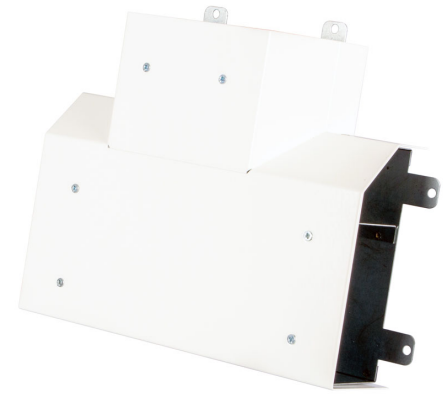

**Product Code:**

TSK62TUR/W

**Product Range:**Perimeter Trunking, Skirting  
Trunking**Issue Date:**

26/6/2026

**Description:**150mm x 60mm Chamfered Skirting Flat Tee (Right Upwards)  
- 2 Compartment**Features:**

- An extensive range of multi compartment steel perimeter trunking available in both square dado and chamfered skirting profiles available in 2 and 3 compartment which offers the end user a quick and easy to fit system
- Our system has been specifically designed for durability and the ease of installation
- This range combines excellent screening capability and clean design with superior mechanical strength, making it the ideal solution for high traffic environments such as hospitals, laboratories and universities
- The dividers are provided with 20mm knock-outs every 100mm for easy access between partitions
- All surface lid are supplied powder coated white to RAL 9016 but a wide variety of colours are available for that high quality finish.
- The powder coating not only offers an attractive finish but is also highly resilient to damage during use and installation.
- The lid is also available in a self-colour galvanised finish for that more industrial look if required or where on-site coating is required
- Powder coating is low smoke zero halogen
- All Dado and Skirting trunking lengths are supplied complete with lid, joint covers and fixing screws
- Earth links are not included and should be ordered separately
- Compliance: Cat6a

**Technical:****Product Type** Flat Tee**Depth** 60mm**Height** 150mm**Weight** 1.78 Kgs**Number of Compartments****Gauge** 1.0mm**Material** Pre-Galvanised Steel (Zinc Coated)**Colour/Finish** White (RAL 9016)**Standards** BS EN 10346:2015**Compliance** Category 6a**Supplied With** Bridge and Fixing Screws**Pack Quantity** Each**Extra Information**