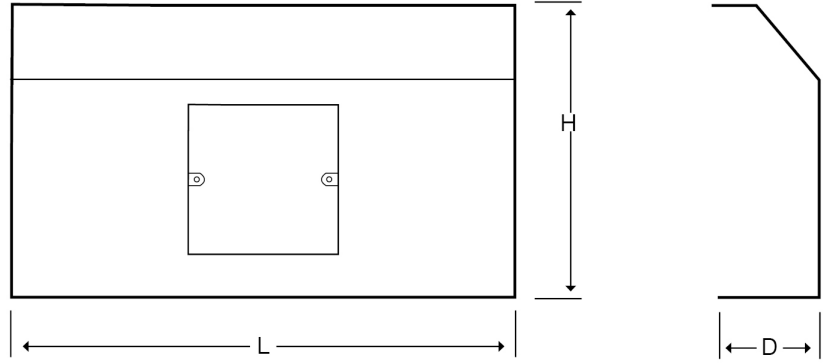

Tamlex Data Sheet

Tamlex | Harcourt | Halesfield 15 | Telford | Shropshire | TF7 4ER

T: 01952 586689 **E:** sales@tamlex.co.uk **W:** www.tamlex.co.uk