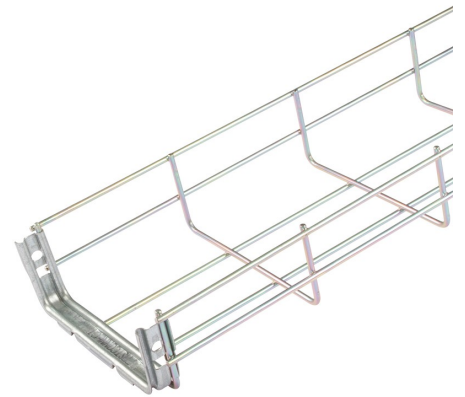

**Product Code:**

BTF150/60

Product Range:

FastConnect Basket Tray

Issue Date:

30/6/2026

Description:

150mm x 60mm FastConnect Basket Tray (3m Length)

Features:

- FastConnect Basket Tray supplied in 3m length.
- 60mm depth as standard.
- Rounded safety edge that prevents damage to the cables and harm to the installer.
- Supplied with pre-installed FastConnect coupler as standard.
- FastConnect couplers can be easily removed and repositioned if necessary.
- Can be powder coated to customer specific RAL colour.
- Sections of FastConnect Basket Tray can be joined together without tools in record time.

**Technical:****Product Type** Basket Tray**Width** 150mm**Height** 60mm**Length** 3000mm**Weight** 2.13 Kgs**Dimensions** 150 x 60mm mesh**Diameter** 3.9mm (Steel wire frame)**Outside Diameter** 3.9mm (Steel wire frame)**Material** Electro Zinc (E.Z)**Colour/Finish** Self Colour**Standards** BS EN 61537:2007**Supplied With** Pre-Installed FastConnect Coupler