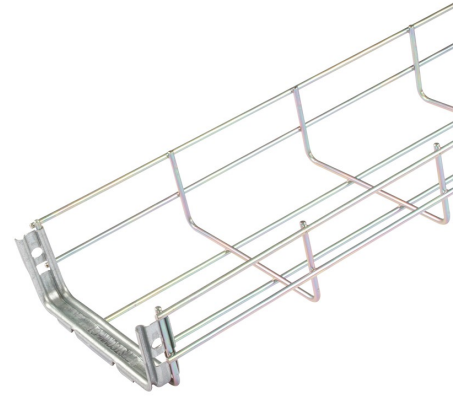

Product Code:

BTF150/60

Product Range:

FastConnect Basket Tray

Issue Date:

1/7/2026

Description:

150mm x 60mm FastConnect Basket Tray (3m Length)

Features:

- FastConnect Basket Tray supplied in 3m length.
- 60mm depth as standard.
- Rounded safety edge that prevents damage to the cables and harm to the installer.
- Supplied with pre-installed FastConnect coupler as standard.
- FastConnect couplers can be easily removed and repositioned if necessary.
- Can be powder coated to customer specific RAL colour.
- Sections of FastConnect Basket Tray can be joined together without tools in record time.

Technical:

Product Type Basket Tray

Width 150mm

Height 60mm

Length 3000mm

Weight 2.13 Kgs

Dimensions 150 x 60mm mesh

Diameter 3.9mm (Steel wire frame)

Dimensions:

(mm)

H 60mm

W 150mm

L 3m