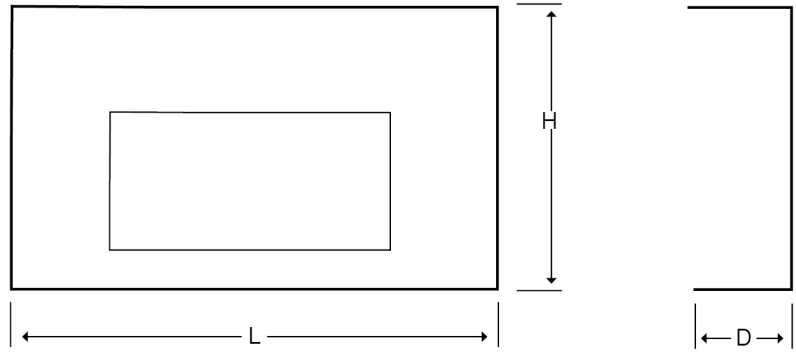

Tamlex Data Sheet

Tamlex | Harcourt | Halesfield 15 | Telford | Shropshire | TF7 4ER

T: 01952 586689 **E:** sales@tamlex.co.uk **W:** www.tamlex.co.uk