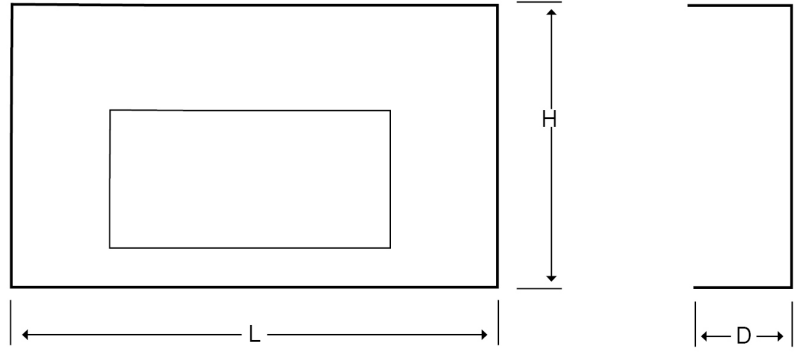

Tamlex Data Sheet

Tamlex | Harcourt | Halesfield 15 | Telford | Shropshire | TF7 4ER

T: 01952 586689 **E:** sales@tamlex.co.uk **W:** www.tamlex.co.uk