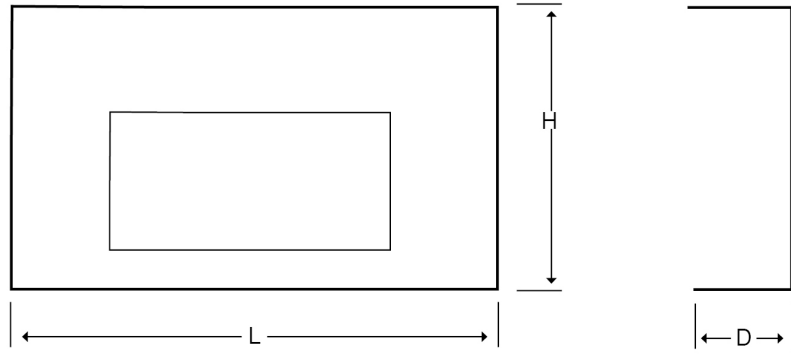

Tamlex Data Sheet

Tamlex | Harcourt | Halesfield 15 | Telford | Shropshire | TF7 4ER

T: 01952 586689 **E:** sales@tamlex.co.uk **W:** www.tamlex.co.uk