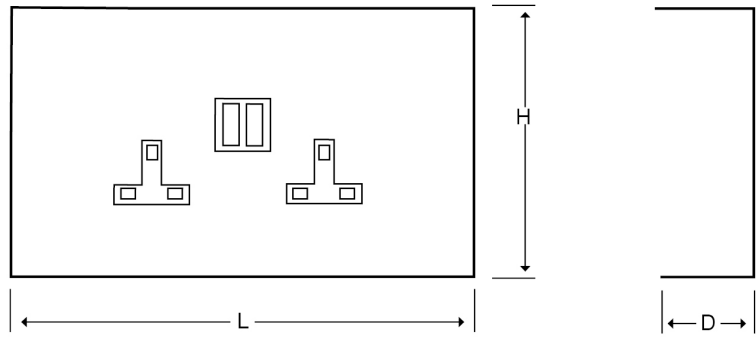

Tamlex Data Sheet

Tamlex | Harcourt | Halesfield 15 | Telford | Shropshire | TF7 4ER

T: 01952 586689 **E:** sales@tamlex.co.uk **W:** www.tamlex.co.uk