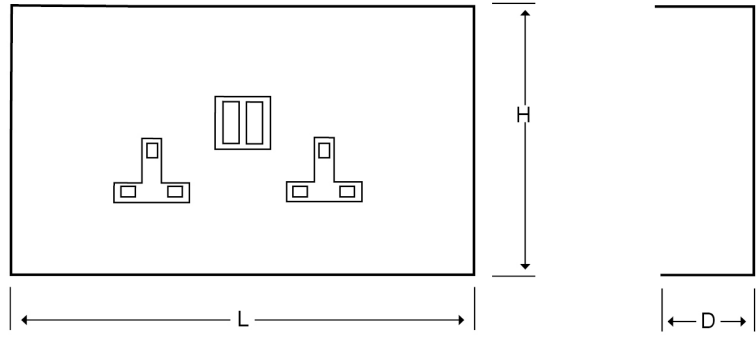

Tamlex Data Sheet

Tamlex | Harcourt | Halesfield 15 | Telford | Shropshire | TF7 4ER

T: 01952 586689 **E:** sales@tamlex.co.uk **W:** www.tamlex.co.uk