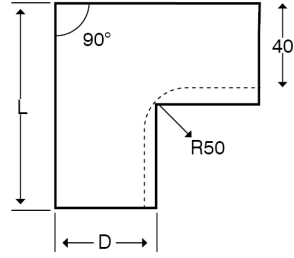

Tamlex Data Sheet

Tamlex | Harcourt | Halesfield 15 | Telford | Shropshire | TF7 4ER

T: 01952 586689 **E:** sales@tamlex.co.uk **W:** www.tamlex.co.uk