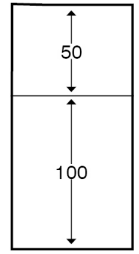

Tamlex | Harcourt | Halesfield 15 | Telford | Shropshire | TF7 4ER

T: 01952 586689 **E:** sales@tamlex.co.uk **W:** www.tamlex.co.uk