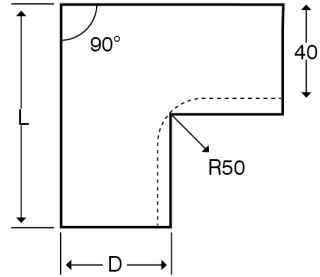

Tamlex Data Sheet

Tamlex | Harcourt | Halesfield 15 | Telford | Shropshire | TF7 4ER

T: 01952 586689 **E:** sales@tamlex.co.uk **W:** www.tamlex.co.uk