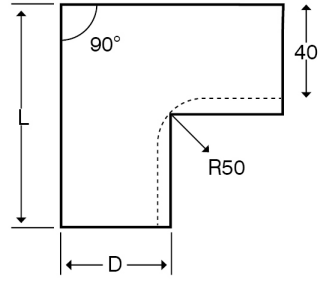

Tamlex Data Sheet

Tamlex | Harcourt | Halesfield 15 | Telford | Shropshire | TF7 4ER

T: 01952 586689 **E:** sales@tamlex.co.uk **W:** www.tamlex.co.uk