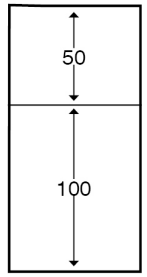

Tamlex | Harcourt | Halesfield 15 | Telford | Shropshire | TF7 4ER

T: 01952 586689 **E:** sales@tamlex.co.uk **W:** www.tamlex.co.uk