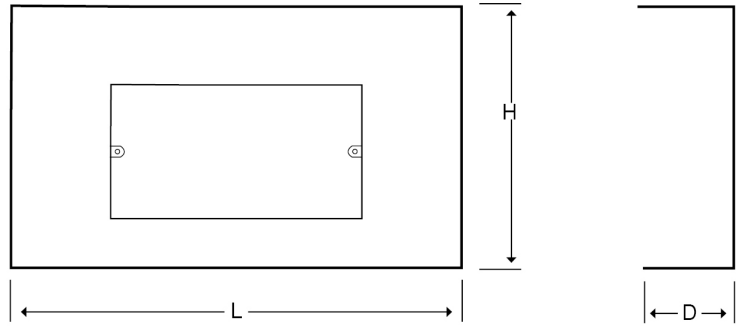

Tamlex Data Sheet

Tamlex | Harcourt | Halesfield 15 | Telford | Shropshire | TF7 4ER

T: 01952 586689 **E:** sales@tamlex.co.uk **W:** www.tamlex.co.uk