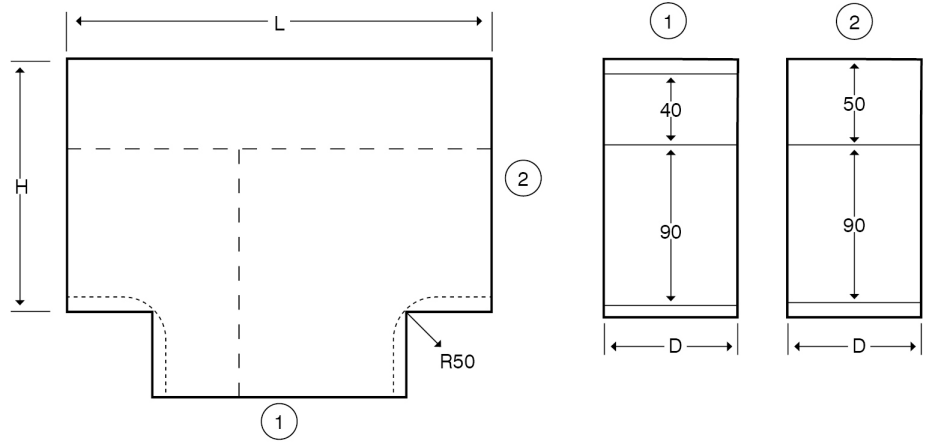

Tamlex Data Sheet

Tamlex | Harcourt | Halesfield 15 | Telford | Shropshire | TF7 4ER

T: 01952 586689 **E:** sales@tamlex.co.uk **W:** www.tamlex.co.uk