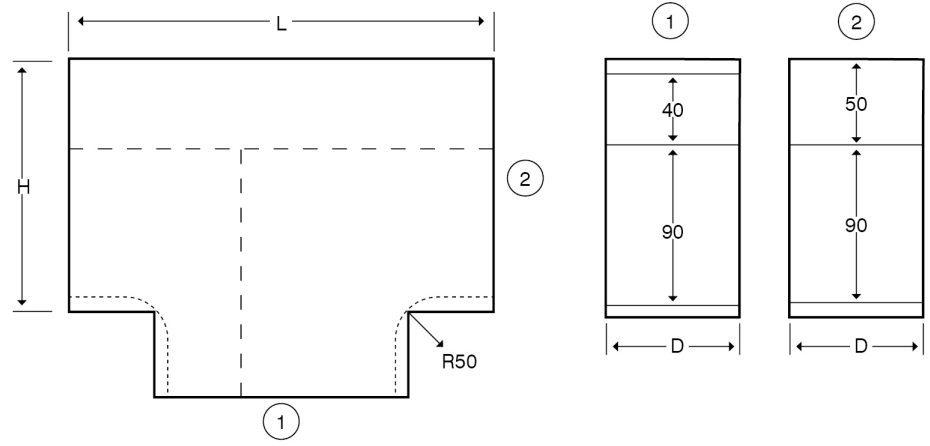

Tamlex Data Sheet

Tamlex | Harcourt | Halesfield 15 | Telford | Shropshire | TF7 4ER

T: 01952 586689 **E:** sales@tamlex.co.uk **W:** www.tamlex.co.uk