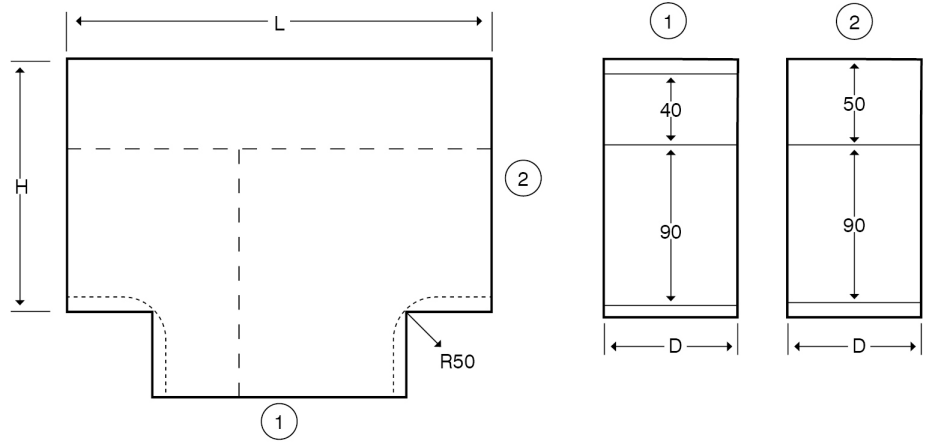

Tamlex Data Sheet

Tamlex | Harcourt | Halesfield 15 | Telford | Shropshire | TF7 4ER

T: 01952 586689 E: sales@tamlex.co.uk W: www.tamlex.co.uk