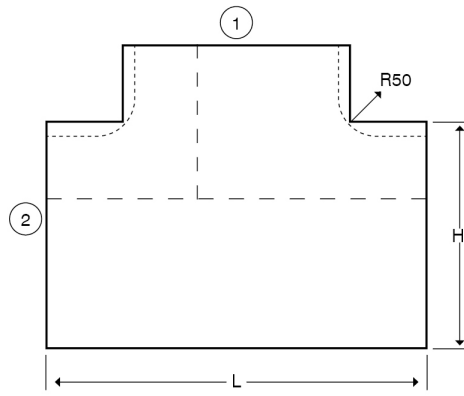

Tamlex Data Sheet

Tamlex | Harcourt | Halesfield 15 | Telford | Shropshire | TF7 4ER

T: 01952 586689 **E:** sales@tamlex.co.uk **W:** www.tamlex.co.uk