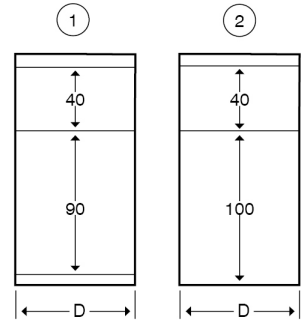

Tamlex Data Sheet

Tamlex | Harcourt | Halesfield 15 | Telford | Shropshire | TF7 4ER

T: 01952 586689 **E:** sales@tamlex.co.uk **W:** www.tamlex.co.uk