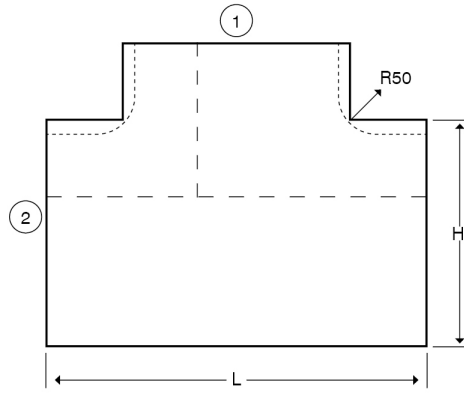

Tamlex Data Sheet

Tamlex | Harcourt | Halesfield 15 | Telford | Shropshire | TF7 4ER

T: 01952 586689 **E:** sales@tamlex.co.uk **W:** www.tamlex.co.uk