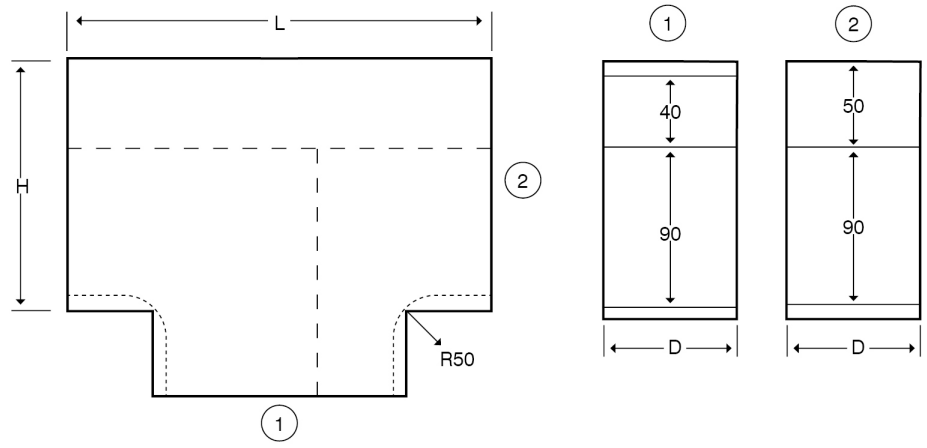

Tamlex Data Sheet

Tamlex | Harcourt | Halesfield 15 | Telford | Shropshire | TF7 4ER

T: 01952 586689 **E:** sales@tamlex.co.uk **W:** www.tamlex.co.uk