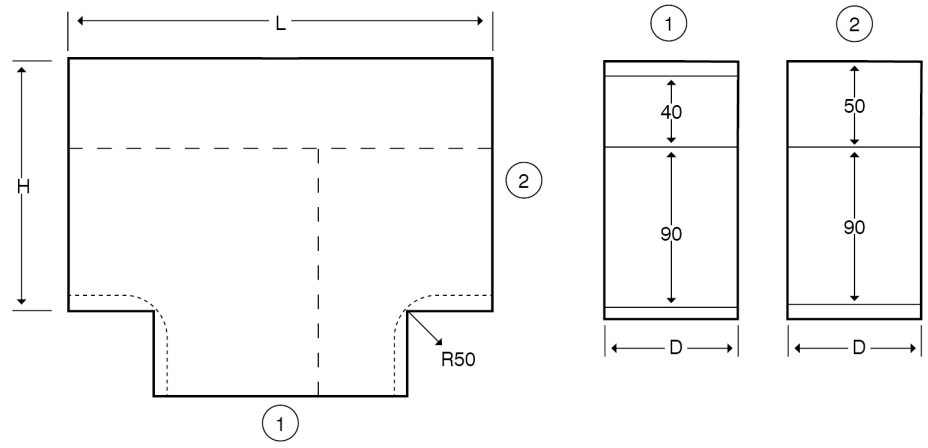

Tamlex Data Sheet

Tamlex | Harcourt | Halesfield 15 | Telford | Shropshire | TF7 4ER

T: 01952 586689 **E:** sales@tamlex.co.uk **W:** www.tamlex.co.uk