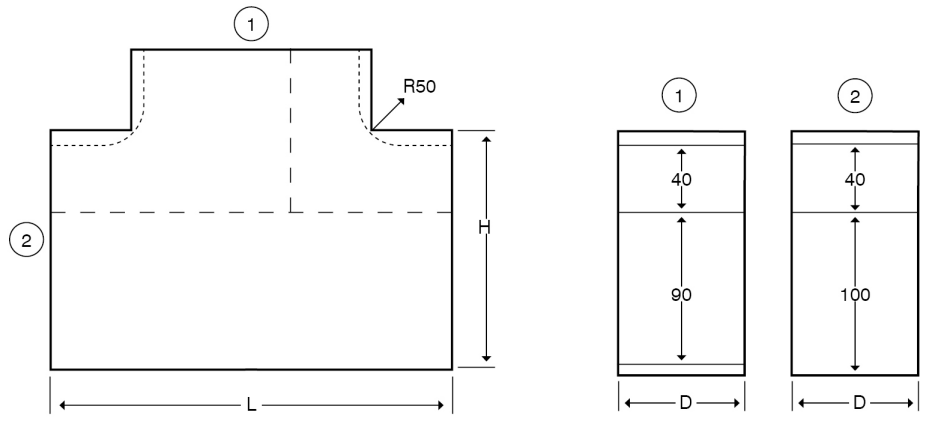

Tamlex Data Sheet

Tamlex | Harcourt | Halesfield 15 | Telford | Shropshire | TF7 4ER

T: 01952 586689 E: sales@tamlex.co.uk W: www.tamlex.co.uk