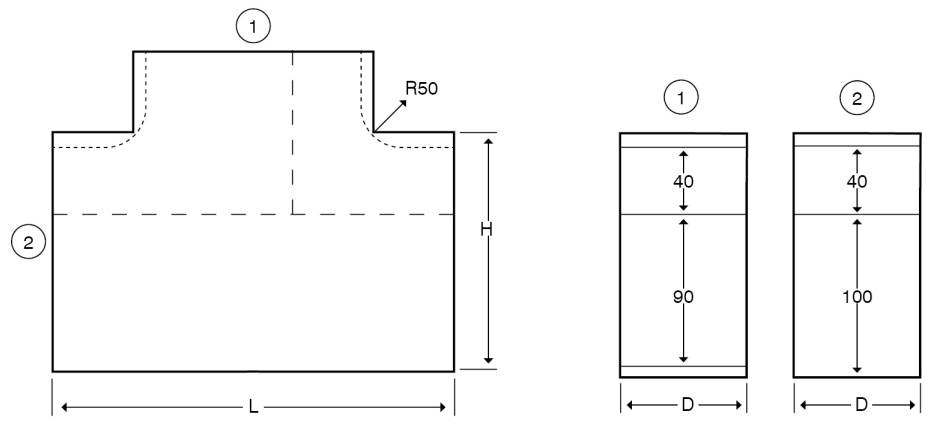

Tamlex Data Sheet

Tamlex | Harcourt | Halesfield 15 | Telford | Shropshire | TF7 4ER

T: 01952 586689 E: sales@tamlex.co.uk W: www.tamlex.co.uk