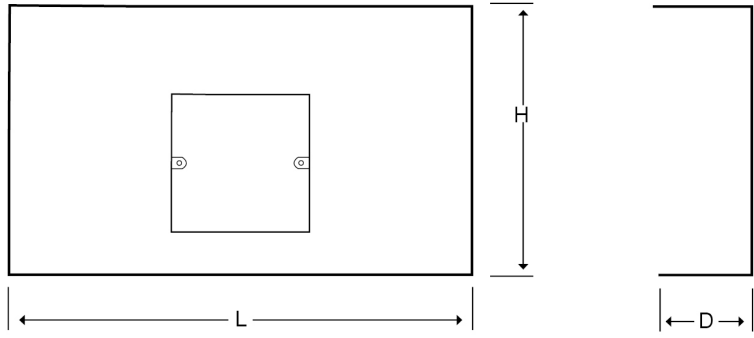

Tamlex Data Sheet

Tamlex | Harcourt | Halesfield 15 | Telford | Shropshire | TF7 4ER

T: 01952 586689 **E:** sales@tamlex.co.uk **W:** www.tamlex.co.uk