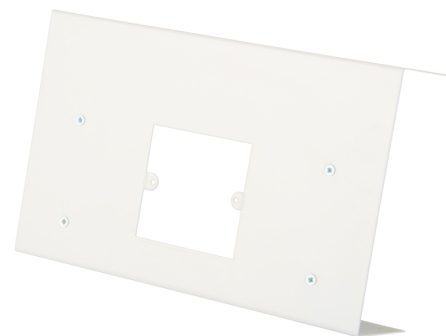

**Product Code:**

SDA6SSP/W

Product Range:

Security Dado Trunking

Issue Date:

5/7/2026

Description:

150mm x 60mm Square Dado Single Socket Plate

Features:

- Our secure system has been specifically designed for durability and the ease of installation
- An extensive range of multi compartment steel perimeter trunking available in both square dado and chamfered skirting profiles available in 2 and 3 compartment which offers the end user a quick and easy to fit system
- This range combines excellent screening capability and clean design with superior mechanical strength, making it the ideal solution for high traffic environments such as hospitals, laboratories and universities
- The dividers are provided with 20mm knock-outs every 100mm for easy access between partitions
- All surface lid are supplied powder coated white to RAL 9016 but a wide variety of colours are available for that high quality finish.
- The powder coating not only offers an attractive finish but is also highly resilient to damage during use and installation.
- The lid is also available in a self-colour galvanised finish for that more industrial look if required or where on-site coating is required
- Powder coating is low smoke zero halogen
- All Dado and Skirting trunking lengths are supplied complete with lid, joint covers and fixing screws
- Earth links are not included and should be ordered separately
- Compliance: Cat6a

**Technical:****Product Type** Plates**Depth** 60mm**Height** 150mm**Weight** 0.52 Kgs**Number of Gangs** 1**Gauge** 1.2mm Lid +- Nominal Tolerance**Material** Pre-Galvanised Steel (Zinc Coated)**Colour/Finish** White (RAL 9016)**Standards** BS EN 10346:2015**Compliance** Category 6a**Supplied With** M6 Tamperproof Fixings and Bridge**Pack Quantity** Each**Extra Information**