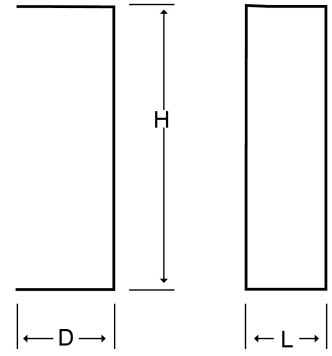

Tamlex Data Sheet

Tamlex | Harcourt | Halesfield 15 | Telford | Shropshire | TF7 4ER

T: 01952 586689 **E:** sales@tamlex.co.uk **W:** www.tamlex.co.uk