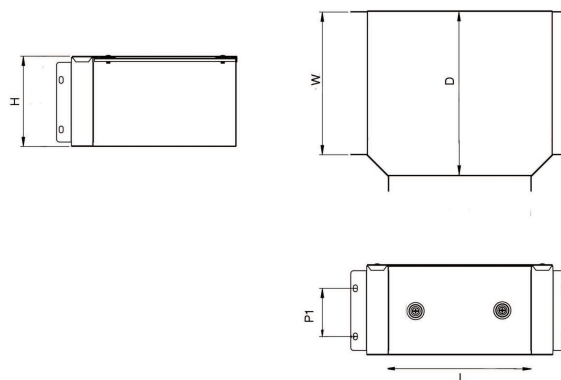

Tamlex | Harcourt | Halesfield 15 | Telford | Shropshire | TF7 4ER

T: 01952 586689 **E:** sales@tamlex.co.uk **W:** www.tamlex.co.uk