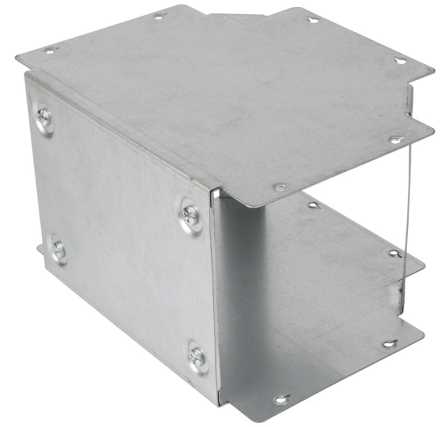

**Product Code:**

GTO66

Product Range:Cable Trunking, Standard
Trunking Accessories**Issue Date:**

9/4/2026

Description:

150mm x150mm Gusset Tee Outside Lid

Features:

- Tamlex offers a comprehensive range of gusset bends and tees which allow a greater bend radius for cables.
- All tees are supplied with built-in threaded couplers to allow them to be fitted directly to the trunking using an M6 screw.
- All lids are secured using 'Bridge Pieces'.
- Multi Compartment trunking and accessories available.
- Special sizes and bespoke designs are available upon request.
- Tamperproof lid fixing option available on request.
- Can be powder coated to customer specific RAL colour.
- Manufactured to allow retrofit installation of our IP4X system. (Sold Separately).

**Technical:****Product Type** Gusset Tee**Width** 150mm**Height** 150mm**Number of Compartments****Material** Pre-Galvanised Steel (Zinc Coated)**Colour/Finish** Self Colour**Standards** BS EN 50085-2-1 2006; BS EN 10346:2015