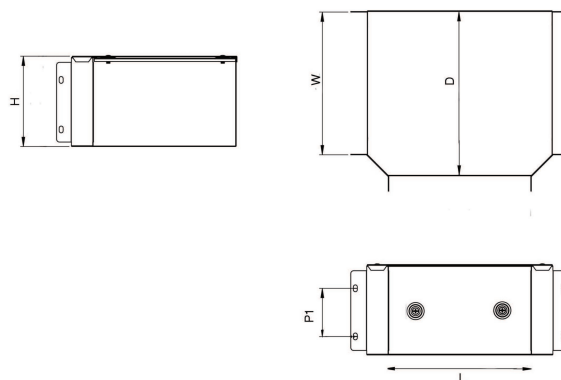

Technical:

Product Type Gusset Tee

Width 150mm

Height 150mm

Number of Compartments

Material Pre-Galvanised Steel (Zinc Coated)

Colour/Finish Self Colour

Standards BS EN 50085-2-1 2006; BS EN 10346:2015

The approximate weights given are for pre-galvanised finish only, in kilograms (nominal) and subject to material thickness tolerance.