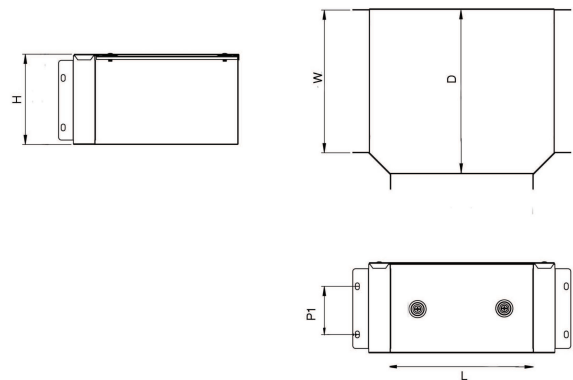

Technical:

Product Type Gusset Tee

Width 150mm

Height 150mm

Number of Compartments

Material Pre-Galvanised Steel (Zinc Coated)

Colour/Finish Self Colour

Standards BS EN 50085-2-1 2006; BS EN 10346:2015

The approximate weights given are for pre-galvanised finish only, in kilograms (nominal) and subject to material thickness tolerance.