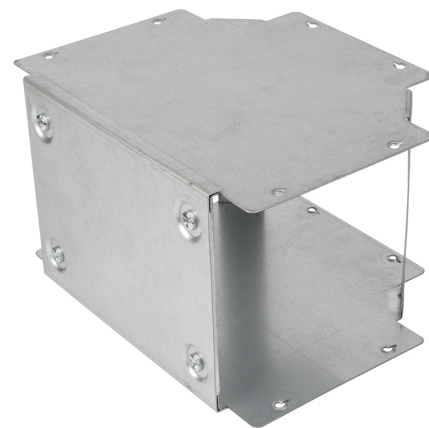

**Product Code:**

GTO66

Product Range:Cable Trunking, Standard
Trunking Accessories**Issue Date:**

15/6/2026

Description:

150mm x150mm Gusset Tee Outside Lid

Features:

- Tamlex offers a comprehensive range of gusset bends and tees which allow a greater bend radius for cables.
- All tees are supplied with built-in threaded couplers to allow them to be fitted directly to the trunking using an M6 screw.
- All lids are secured using 'Bridge Pieces'.
- Multi Compartment trunking and accessories available.
- Special sizes and bespoke designs are available upon request.
- Tamperproof lid fixing option available on request.
- Can be powder coated to customer specific RAL colour.
- Manufactured to allow retrofit installation of our IP4X system. (Sold Separately).

**Technical:****Product Type** Gusset Tee**Width** 150mm**Height** 150mm**Number of Compartments****Material** Pre-Galvanised Steel (Zinc Coated)**Colour/Finish** Self Colour**Standards** BS EN 50085-2-1 2006; BS EN 10346:2015