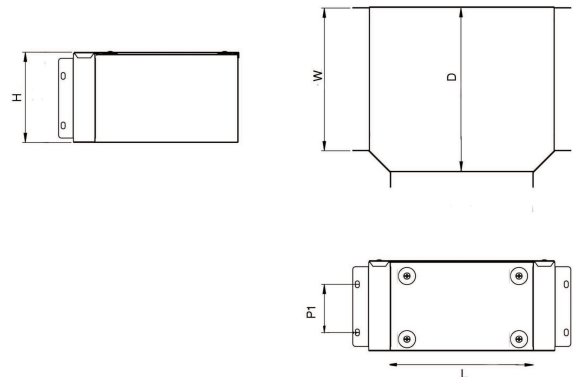

**Features:**

- Tamlex offers a comprehensive range of gusset bends and tees which allow a greater bend radius for cables.
- Integrated IP4X compliance as standard - no need to order additional components.
- All bends are supplied with built-in threaded couplers to allow them to be fitted directly to the trunking using an M6 screw.
- All lids are secured using a turnbuckle fixing.
- Multi Compartment trunking and accessories available.
- Special sizes and bespoke designs are available upon request.
- Tamperproof lid fixing option available on request.
- Can be powder coated to customer specific RAL colour.

**Technical:****Product Type** Gusset Tee**Width** 150mm**Height** 150mm**Weight** 1.32 Kgs**Number of Compartments****Material** Pre-Galvanised Steel (Zinc Coated)**Colour/Finish** Self Colour**Standards** BS EN 50085-2-1 2006; BS EN 10346:2015**Trunking Weights:**

The approximate weights given are for pre-galvanised finish only, in kilograms (nominal) and subject to material thickness tolerance.

**Dimensions: (mm)****H** 148mm**W** 152mm**L** 148mm**P1** 87mm

Tamlex | Harcourt | Halesfield 15 | Telford | Shropshire | TF7 4ER