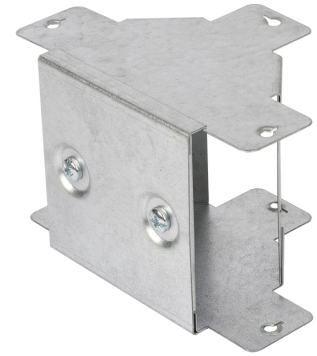

**Product Code:**

GTO62

**Product Range:**Cable Trunking, Standard  
Trunking Accessories**Issue Date:**

4/7/2026

**Description:**

150mm x50mm Gusset Tee Outside Lid

**Features:**

- Tamlex offers a comprehensive range of gusset bends and tees which allow a greater bend radius for cables.
- All tees are supplied with built-in threaded couplers to allow them to be fitted directly to the trunking using an M6 screw.
- All lids are secured using 'Bridge Pieces'.
- Multi Compartment trunking and accessories available.
- Special sizes and bespoke designs are available upon request.
- Tamperproof lid fixing option available on request.
- Can be powder coated to customer specific RAL colour.
- Manufactured to allow retrofit installation of our IP4X system. (Sold Separately).

Image for illustrative purposes only

**Technical:****Product Type** Gusset Tee**Width** 150mm**Height** 50mm**Number of Compartments****Material** Pre-Galvanised Steel (Zinc Coated)**Colour/Finish** Self Colour**Standards** BS EN 50085-2-1 2006; BS EN 10346:2015