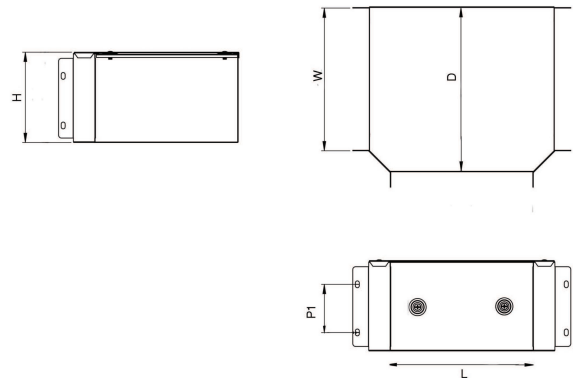

Tamlex | Harcourt | Halesfield 15 | Telford | Shropshire | TF7 4ER

T: 01952 586689 **E:** sales@tamlex.co.uk **W:** www.tamlex.co.uk