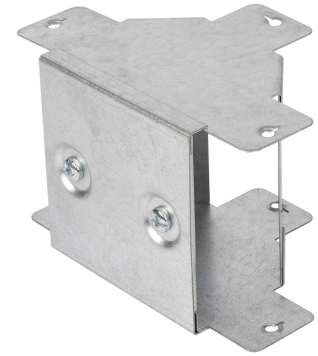

**Product Code:**

GTO63

Product Range:Cable Trunking, Standard
Trunking Accessories**Issue Date:**

30/4/2026

Description:

150mm x75mm Gusset Tee Outside Lid

Features:

- Tamlex offers a comprehensive range of gusset bends and tees which allow a greater bend radius for cables.
- All tees are supplied with built-in threaded couplers to allow them to be fitted directly to the trunking using an M6 screw.
- All lids are secured using 'Bridge Pieces'.
- Multi Compartment trunking and accessories available.
- Special sizes and bespoke designs are available upon request.
- Tamperproof lid fixing option available on request.
- Can be powder coated to customer specific RAL colour.
- Manufactured to allow retrofit installation of our IP4X system. (Sold Separately).

**Image for illustrative purposes only****Technical:****Product Type** Gusset Tee**Width** 150mm**Height** 75mm**Number of Compartments****Material** Pre-Galvanised Steel (Zinc Coated)**Colour/Finish** Self Colour**Standards** BS EN 50085-2-1 2006; BS EN 10346:2015