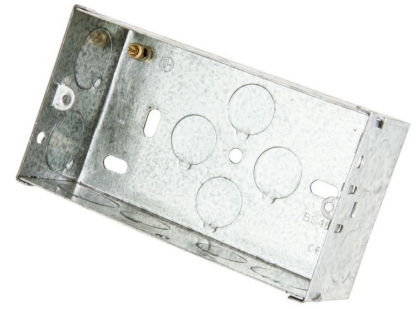

**Product Code:**

T2G47

**Product Range:**

Switch &amp; Socket Boxes

**Issue Date:**

29/3/2025

**Description:**

2 Gang 47mm Galvanised Steel Flush Back Box

**Features:**

- Galvanised steel multiple knockout boxes to BS4662.
- 10 x 20mm 6 x 25mm knockouts.
- 1 Fixed, 1 Adjustable lug.
- Brass earth terminal (upto 4mm capacity).

**Technical:****Depth** 75mm**Width** 135mm**Material** Pre-Galvanised Steel (Zinc Coated)**Finish** Self Colour**Trunking Type** Socket Box**Standard** BS 4662**Supplied With** 10 x 20mm knockouts 6 x 25mm knockouts